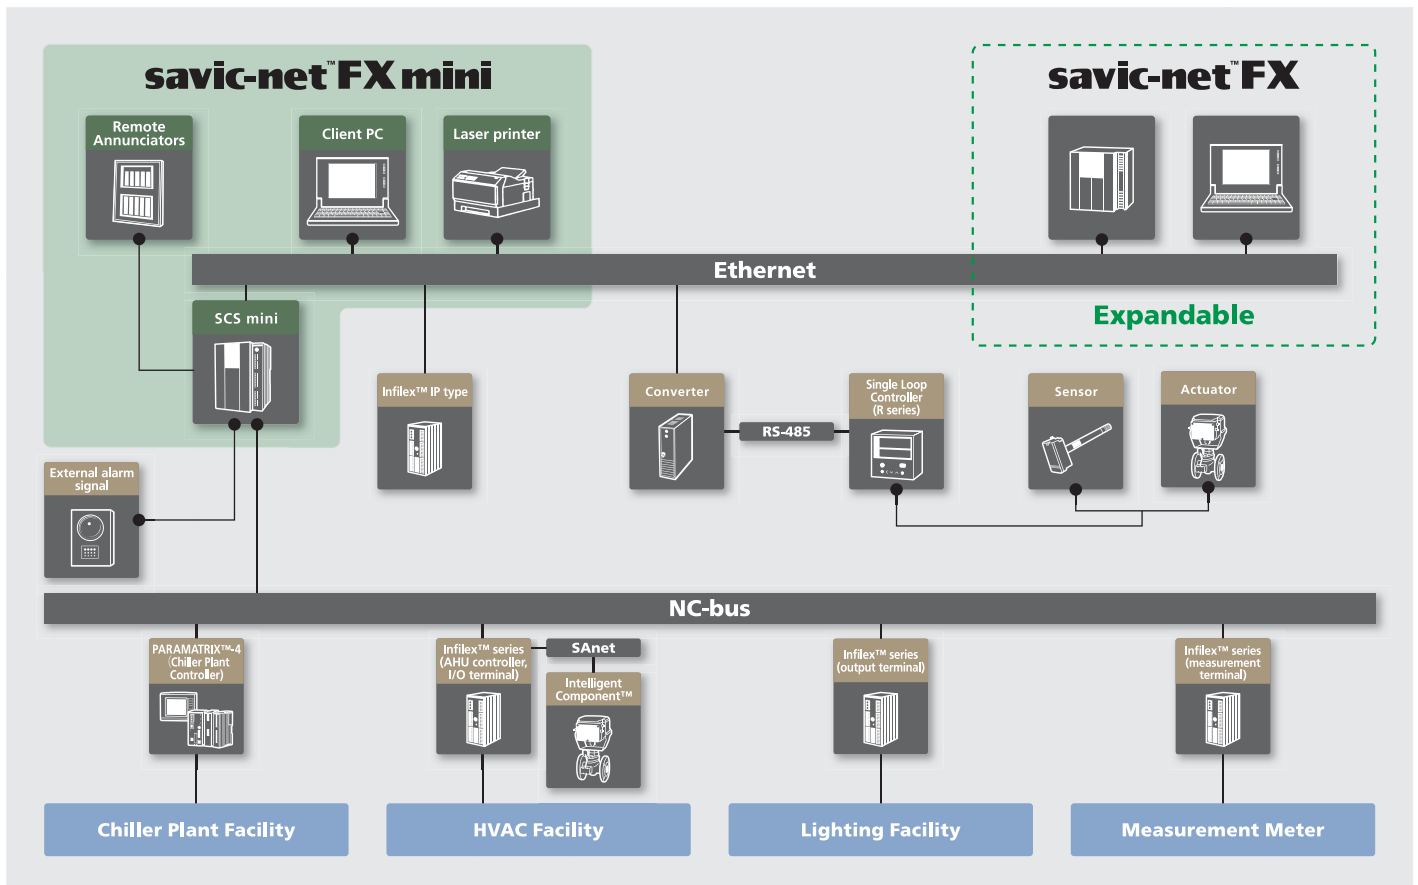

System Configuration

◆savic-net, Inflex, Intelligent Component, and PARAMATRIX are trademarks of Azbil Corporation.

azbil

Specifications are subject to change without notice.

Azbil Corporation
Building Systems Company

Yamatake Corporation changed its name to Azbil Corporation on April 1, 2012.

<http://www.azbil.com>